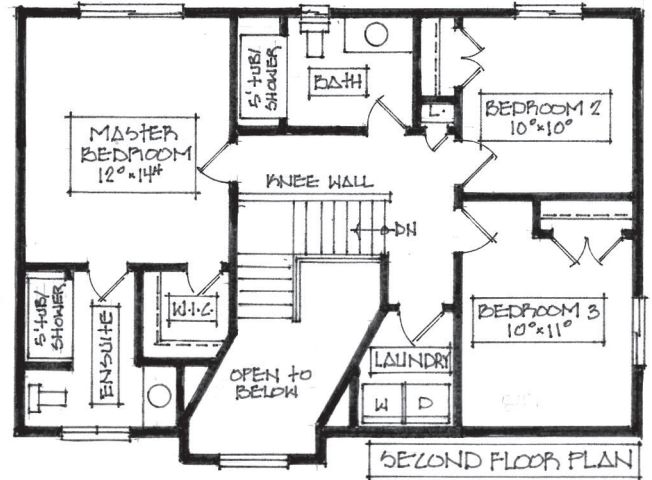

THE COACH HOUSE

home features

- Brick and siding front
- 3 bedrooms
- 2 1/2 bathrooms
- Front porch
- Second floor laundry

1717 sq. ft
two-storey

PARK LANE
HOME BUILDERS LIMITED

Exclusive Representation
by House of Homes
(St. Catharines) Ltd.
Brokerage