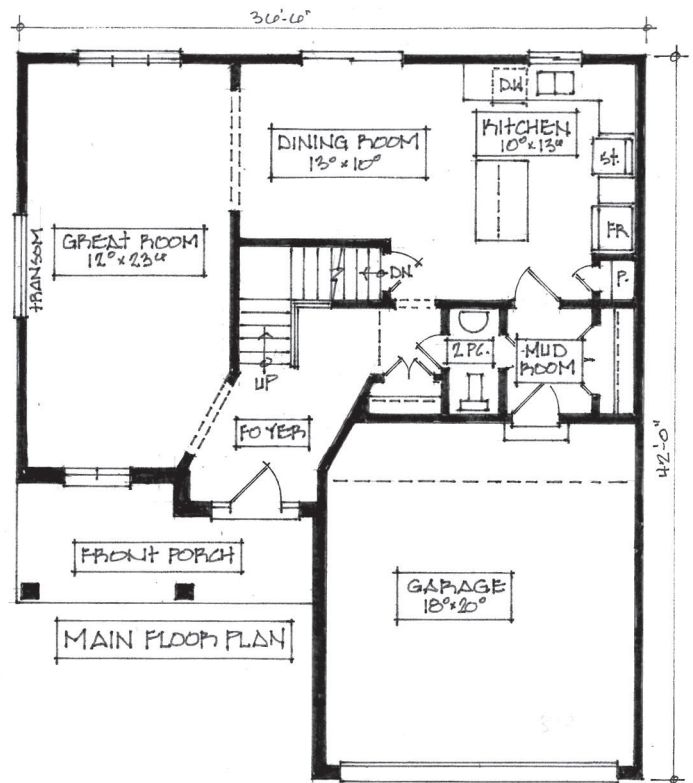

THE COACH HOUSE

home features

- Brick and siding front
- 3 bedrooms
- 2 1/2 bathrooms
- Front porch
- Second floor laundry

1717 sq. ft
two-storey

PARK LANE
HOME BUILDERS LIMITED

Exclusive Representation
by House of Homes
(St. Catharines) Ltd.
Brokerage